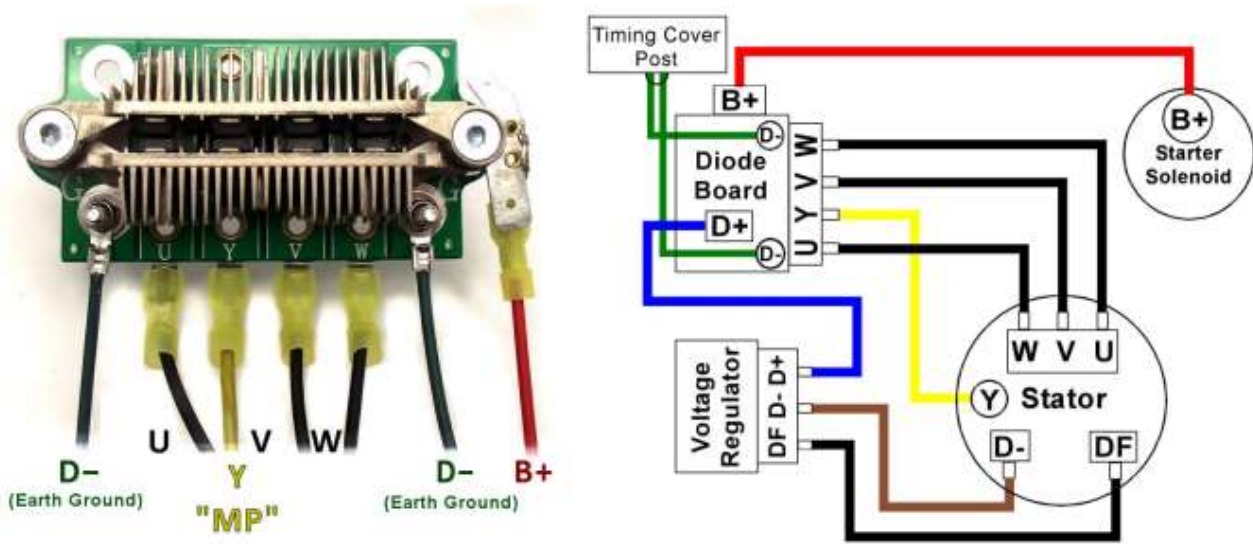

Heavy Duty Diode Board / Rectifier Replaces Bosch Diode Board Part # BOALT-RECT063EDL

Included Wiring harness
Part # BOALT-HAR063